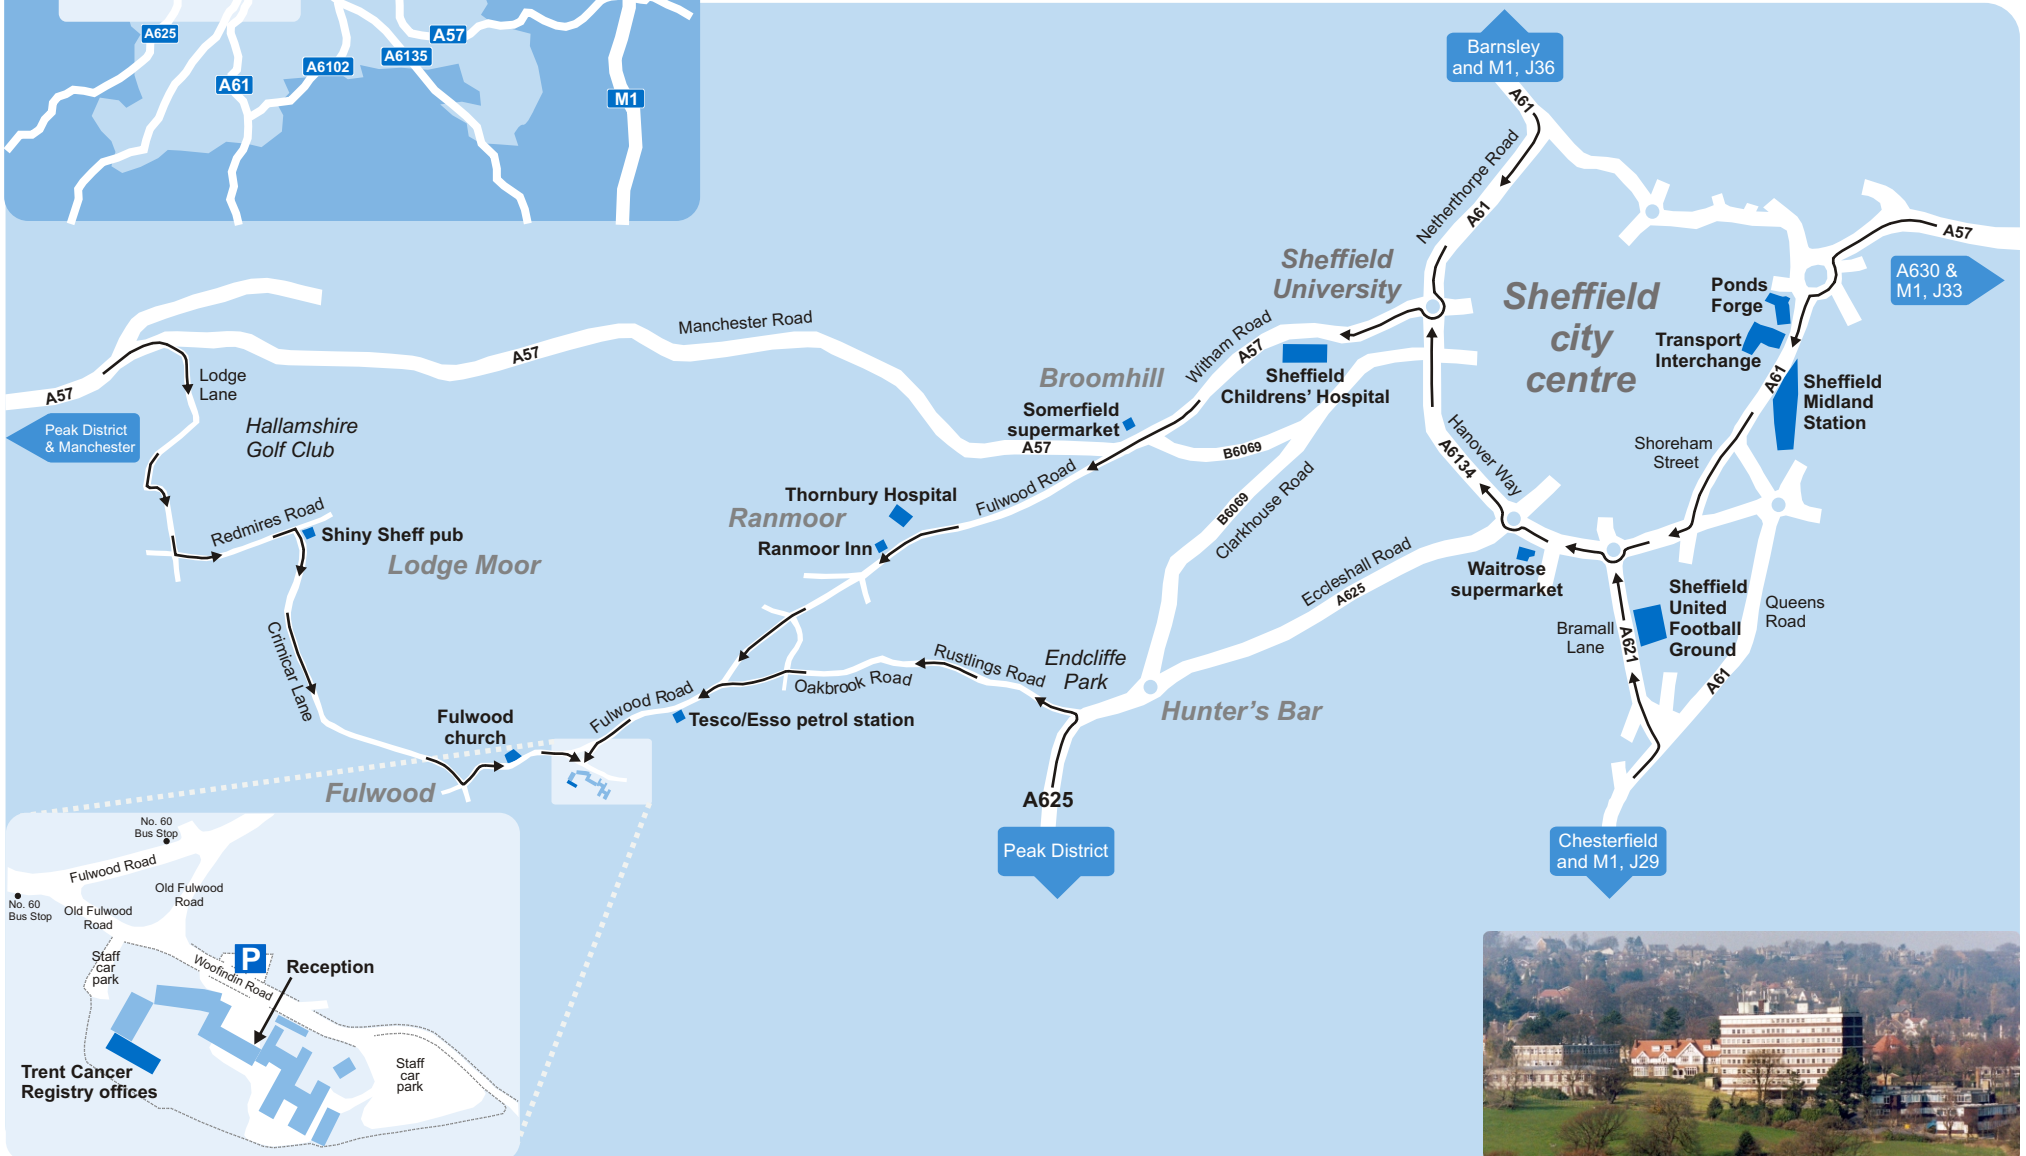

Trent Cancer Registry
 5 Old Fulwood Road
 Sheffield
 S10 3TG
 Tel: 0114 226 3560
 Fax: 0114 226 3561
 Web: www.empho.org.uk
 Email: sht-tr.TCRInfo@nhs.net

Trent

Cancer Registry

Map produced by Andy Nicholson (January 2008)