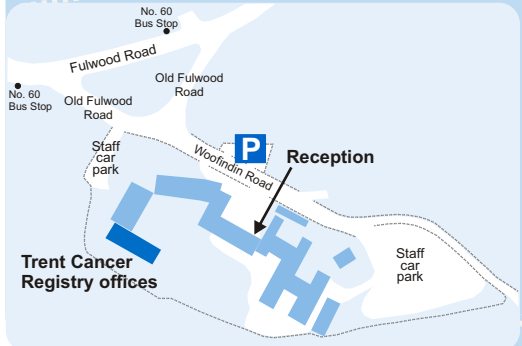

Trent Cancer Registry
 5 Old Fulwood Road
 Sheffield
 S10 3TG
 Tel: 0114 226 3560
 Fax: 0114 226 3561
 Web: www.empho.org.uk
 Email: sht-tr.TCRInfo@nhs.net

Trent

Cancer Registry

Map produced by Andy Nicholson (January 2008)